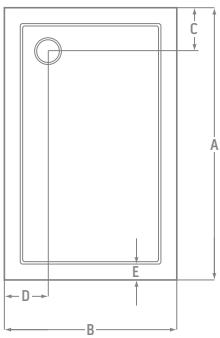

#### TRAY PANEL KITS\*

See code A - E next to each tray to ascertain which Kit is required

Panel Pack A (including 2 x 1000mm panels, 3 x magnetic telescopic legs, 2 x standard legs)	£75
Panel Pack B (including 1000mm & 1700mm panels, 4 x magnetic telescopic legs, 4 x standard legs)	£95
Panel Pack C (including 900mm pentangle panel, 3 x magnetic telescopic legs, 2 x standard legs)	£75
Panel Pack D (including 1000mm quadrant panel, 3 x magnetic telescopic legs, 2 x standard legs)	£85
Panel Pack E (including 1200mm offset quadrant panel, 4 x magnetic telescopic legs, 3 x standard legs)	£95

# TECHNICAL SPECIFICATIONS

SQUARES	A	B	WASTE SIZE	WEIGHT IN KG'S	C	D	E	F	F2*
700 x 700 x 35mm	700	700	90	9	230	230	70	35	135
760 x 760 x 35mm	760	760	90	9.5	230	230	70	35	135
800 x 800 x 35mm	800	800	90	11	230	230	70	35	135
900 x 900 x 35mm	900	900	90	13	230	230	70	35	135
1000 x 1000 x 35mm	1000	1000	90	16	230	230	70	35	135