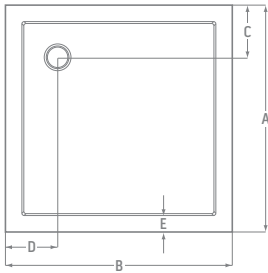

TECHNICAL SPECIFICATIONS