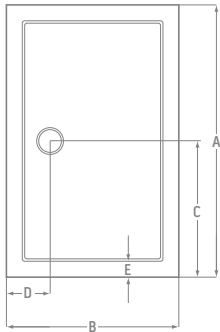

TECHNICAL SPECIFICATIONS

SQUARES	A	B	WASTE SIZE	WEIGHT IN KG'S	C	D	E	F	F2*
700 x 700 x 35mm	700	700	90	9	230	230	70	35	135
760 x 760 x 35mm	760	760	90	9.5	230	230	70	35	135
800 x 800 x 35mm	800	800	90	11	230	230	70	35	135
900 x 900 x 35mm	900	900	90	13	230	230	70	35	135
1000 x 1000 x 35mm	1000	1000	90	16	230	230	70	35	135

RECTANGLES	A	B	WASTE SIZE	WEIGHT IN KG'S	C	D	E	F	F2*
900 x 760 x 35mm	900	760	90	11	230	230	70	35	135
900 x 800 x 35mm	900	800	90	11	230	230	70	35	135
1000 x 700 x 35mm	1000	700	90	11	230	230	70	35	135
1000 x 760 x 35mm	1000	760	90	12	230	230	70	35	135
1000 x 800 x 35mm	1000	800	90	12	230	230	70	35	135
1000 x 900 x 35mm	1000	900	90	13	230	230	70	35	135
1100 x 700 x 35mm	1100	700	90	12	230	230	70	35	135
1100 x 760 x 35mm	1100	760	90	13	230	230	70	35	135
1100 x 800 x 35mm	1100	800	90	13	230	230	70	35	135
1100 x 900 x 35mm	1100	900	90	14	230	230	70	35	135
1200 x 700 x 35mm	1200	700	90	13	230	230	70	35	135

1200 x 760 x 35mm	1200	760	90	14	600	230	70	35	135
1200 x 800 x 35mm	1200	800	90	14	600	230	70	35	135
1200 x 900 x 35mm	1200	900	90	16	600	230	70	35	135
1400 x 800 x 35mm	1400	800	90	18	700	230	70	35	135
1400 x 900 x 35mm	1400	900	90	18	700	230	70	35	135
1500 x 700 x 35mm	1500	700	90	17	750	230	70	35	135
1500 x 760 x 35mm	1500	760	90	17	750	230	70	35	135
1500 x 800 x 35mm	1500	800	90	18	750	230	70	35	135
1600 x 700 x 35mm	1600	700	90	18	800	230	70	35	135
1700 x 700 x 35mm	1700	700	90	19	850	230	70	35	135
1700 x 760 x 35mm	1700	760	90	19	850	230	70	35	135
1700 x 800 x 35mm	1700	800	90	21	850	230	70	35	135

WALK IN RECTANGULAR (Rectangular internal)	A	B	WASTE SIZE	WEIGHT IN KG'S	C	D	E	F	F2*	G	H	I
1400 x 900 x 35mm	1400	900	90	20	175	450	70	35	135	740	75	10
1600 x 800 x 35mm	1600	800	90	20	175	400	70	35	135	860	72	10
1700 x 800 x 35mm	1700	800	90	21	175	400	70	35	135	930	72	10

*F2 shows the combined height of the tray and the panel, when a panel kit is used. Linear dimensions are in millimetres.